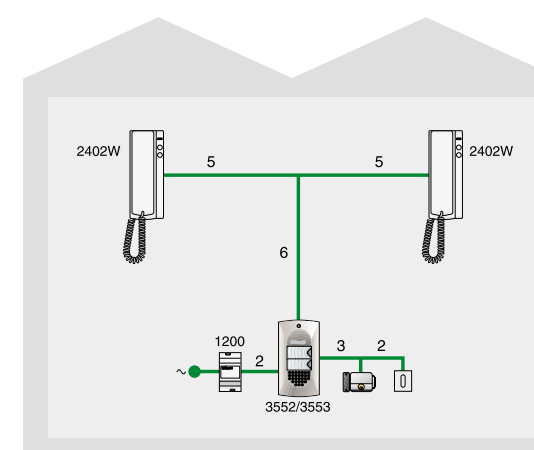

[art. 8252] Two-family 5 wire flush-mounted kit

The kit includes: two telephones art. 2402W, a transformer art. 1200 and a two-family external unit art. 3552.