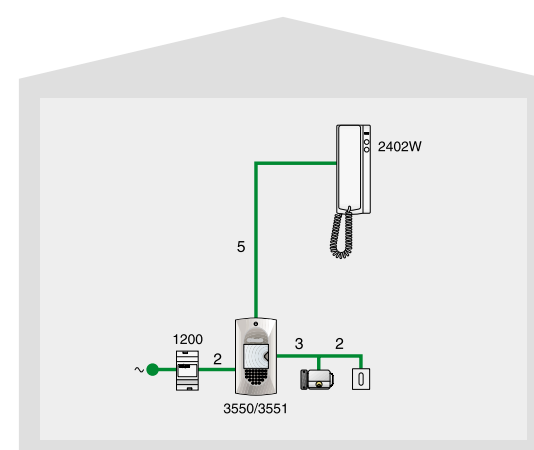

[art. 8250] Single-family 5 wire flush-mounted kit

The kit includes: a telephone art. 2402W, a transformer art. 1200 and a single-family external unit art. 3550.