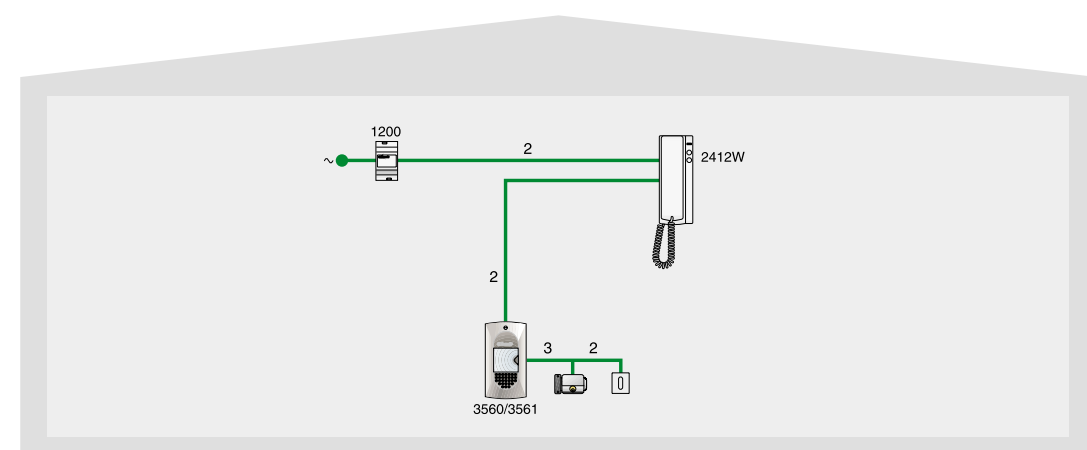

Idealkit 2

Idealkit 2 is the single-family door entry phone kit made by Comelit, which is extremely simple to install since it uses just 2 conductors. Idealkit 2 has an original and innovative design featuring the unmistakable **Comelit exclusive blue LEDs**, large nameholder labels and high audio quality. Simple addition of a door entry phone or an additional bell allows easy expansion, and an elegant desk base ensures flexibility for all requirements.

[art. 8260] Single-family 2 wire flush-mounted kit

The kit includes: a telephone art. 2412W, a transformer art. 1200, and a single-family external unit art. 3560.